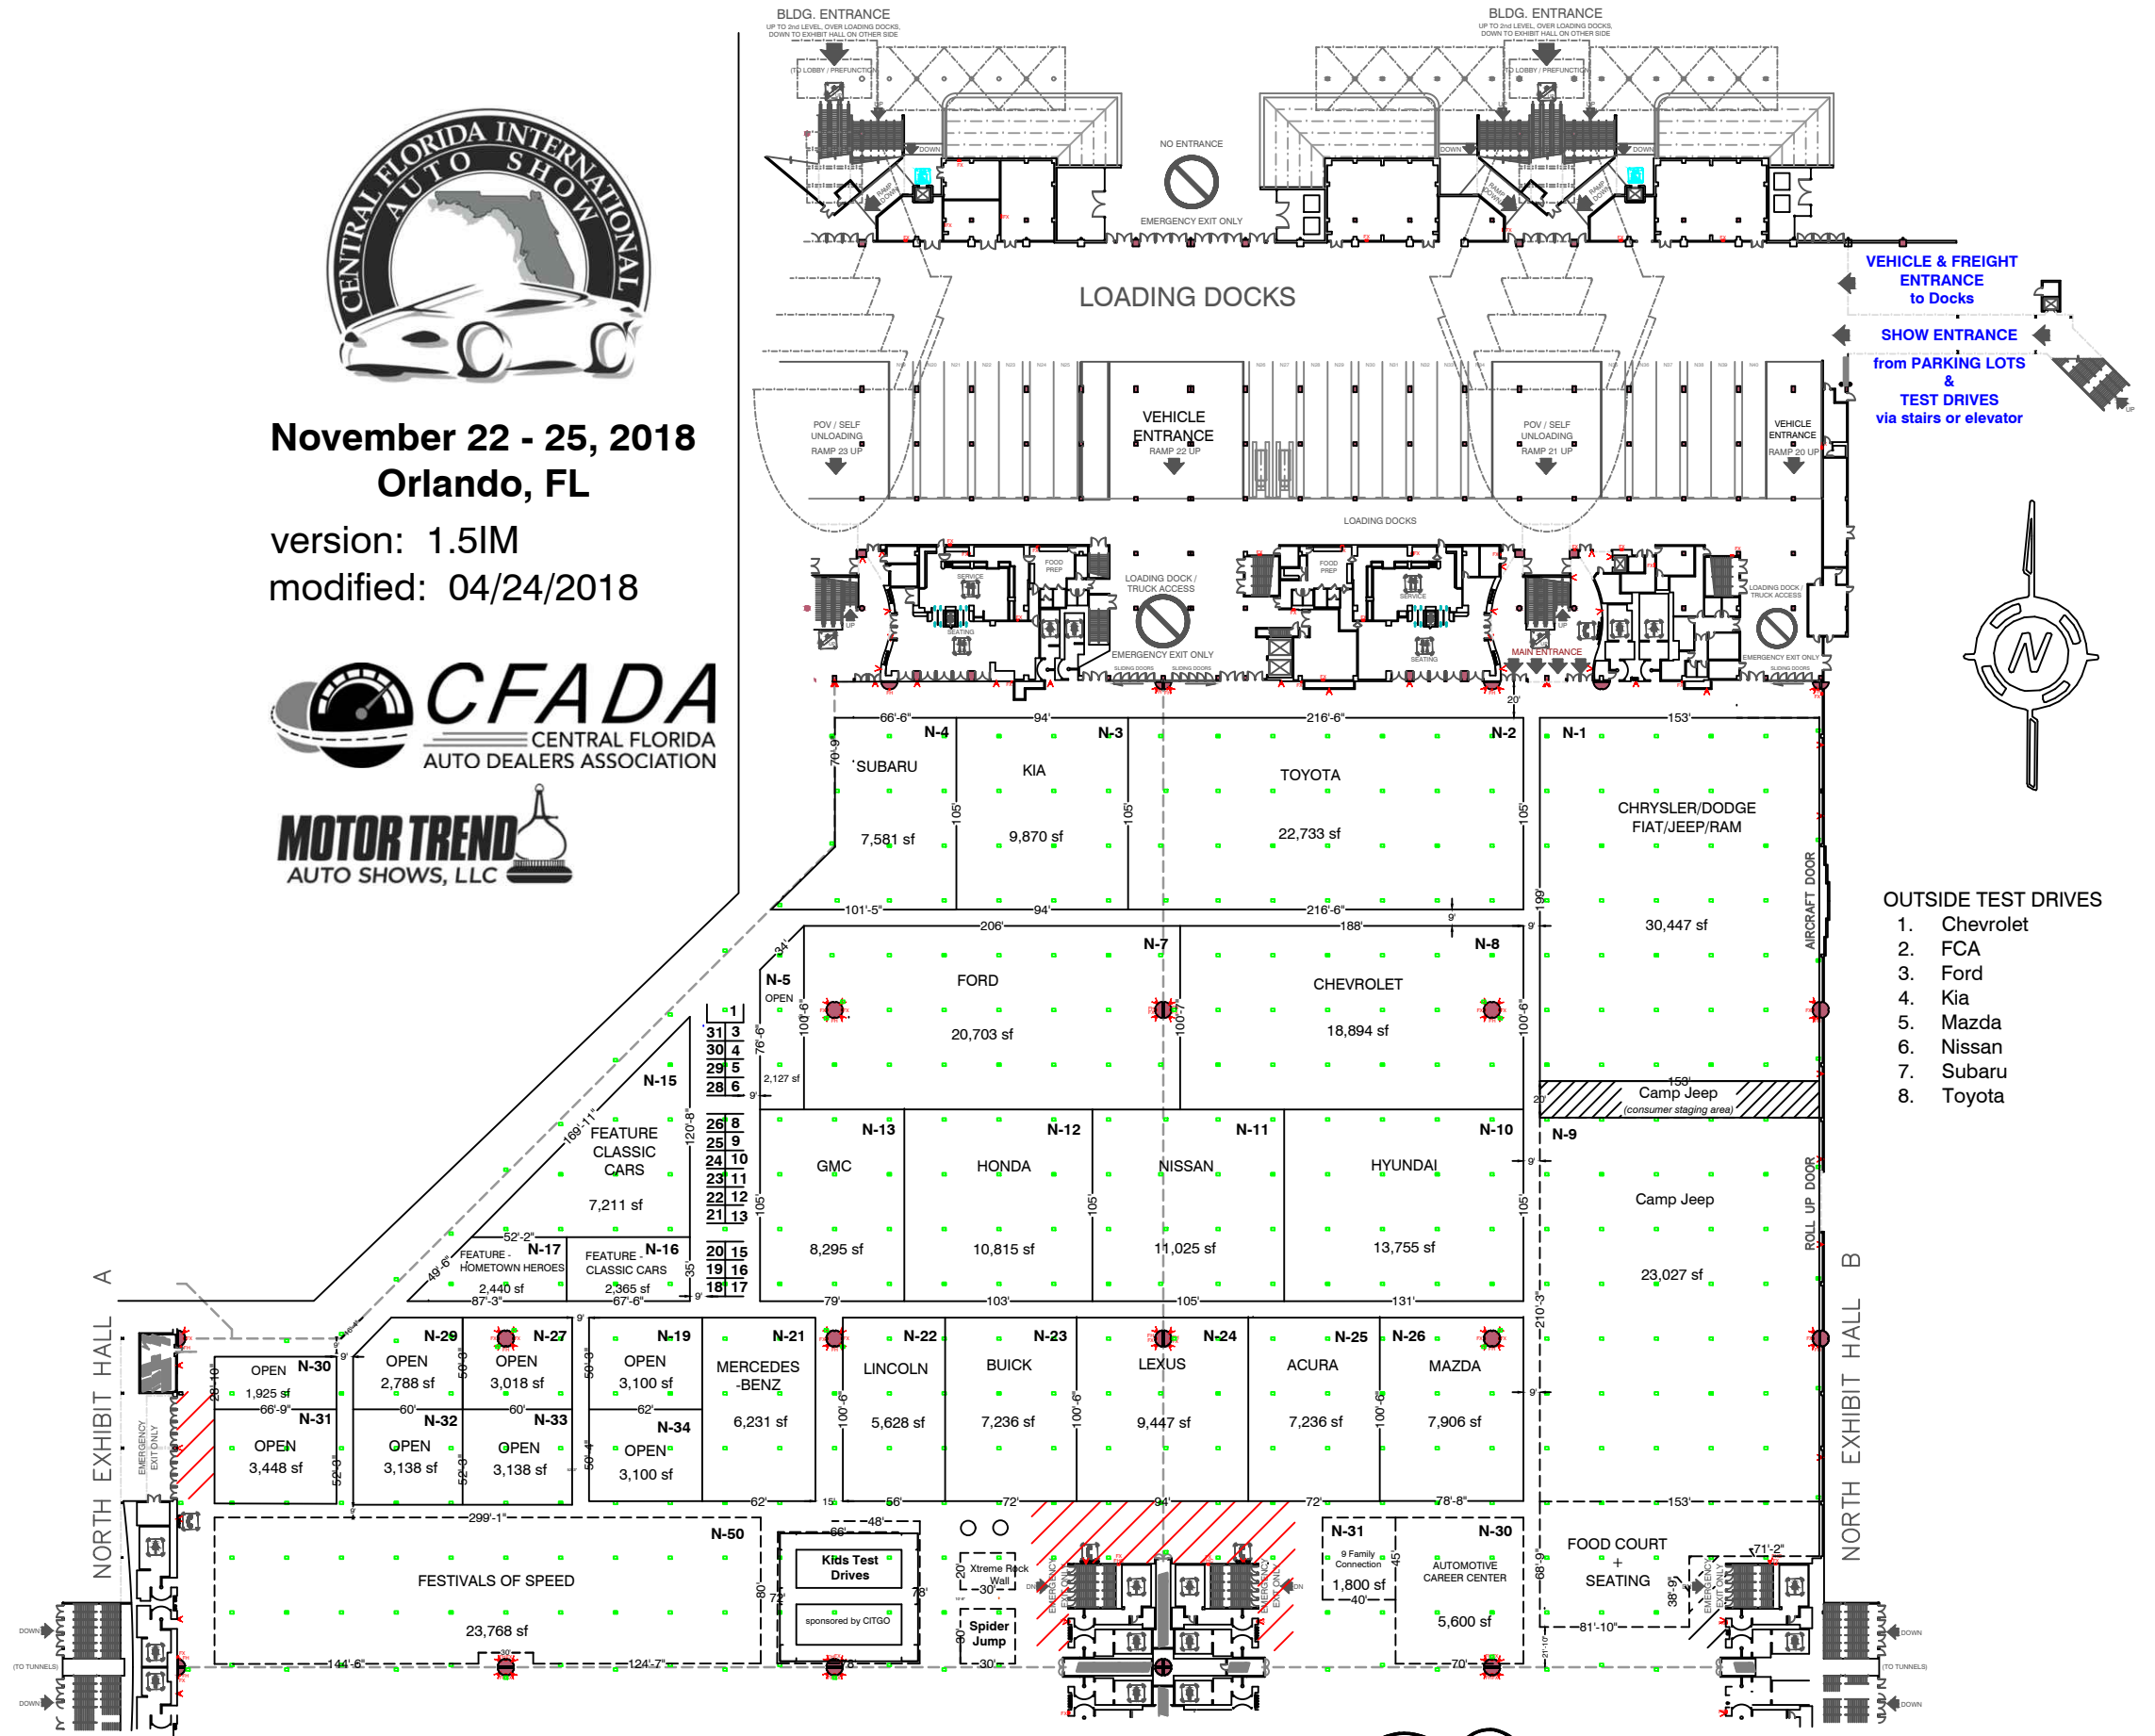

November 22 - 25, 2018
Orlando, FL

version: 1.5IM
 modified: 04/24/2018

VEHICLE & FREIGHT
 ENTRANCE
 to Docks

SHOW ENTRANCE
 from PARKING LOTS
 &
 TEST DRIVES
 via stairs or elevator

- OUTSIDE TEST DRIVES**
1. Chevrolet
 2. FCA
 3. Ford
 4. Kia
 5. Mazda
 6. Nissan
 7. Subaru
 8. Toyota